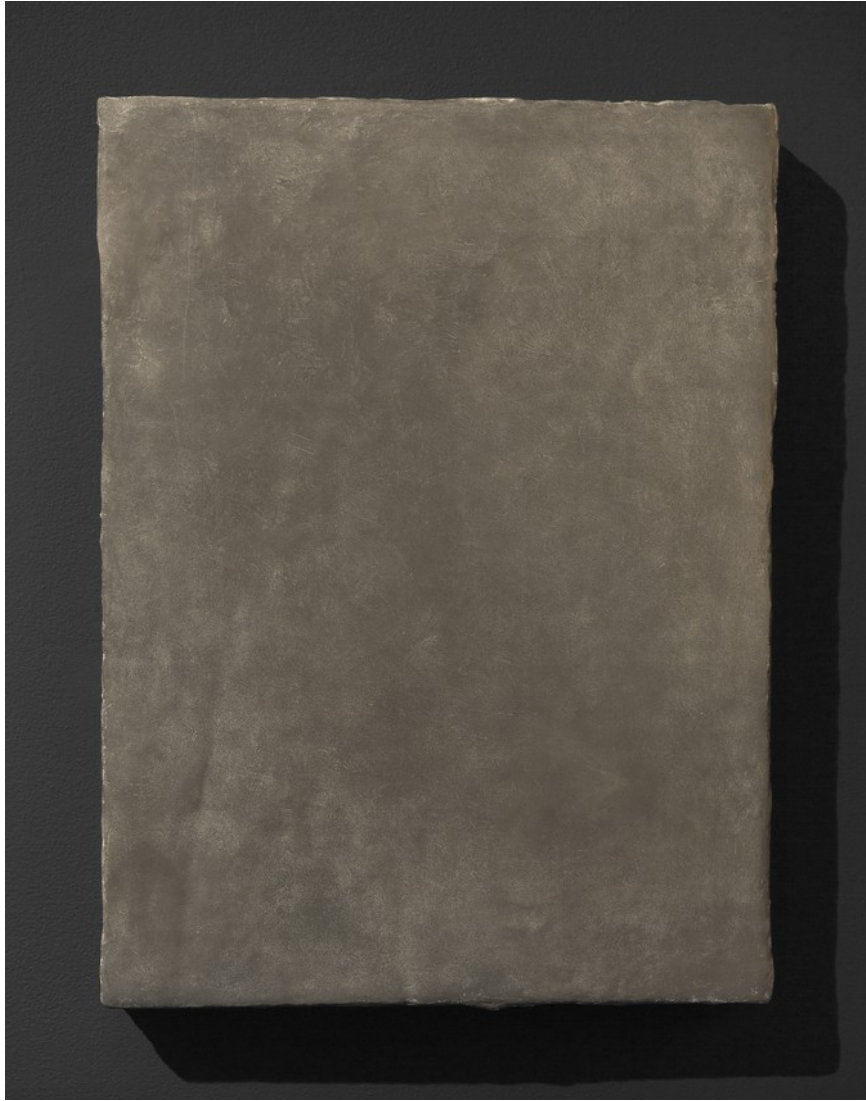

## **ARTWORKS**

BLACK CUBE

*Cinzento*

Stan Van Steendam

23 February > 17 March 2018

**STAN VAN STEENDAM**

SILK  
2018

Polished car varnish, pigments, plaster on board / Vernis voiture poli, pigments, plâtre sur planche  
60.5 x 46 x 5.5 cm  
Unique

**STAN VAN STEENDAM**

CINZENTO I  
2018

Polished car varnish, pigments, plaster on board / Vernis voiture poli, pigments, plâtre sur planche  
37 x 28 x 4.5 cm  
Unique

**STAN VAN STEENDAM**

VERTICAL LINE (PART A / PART B)

2018

Polished car varnish, pigments, plaster on board / Vernis voiture poli, pigments, plâtre sur planche

24.5 x 33.5 x 5.5 cm

Unique

**STAN VAN STEENDAM**

CINZENTO-CINZENTO  
2018

Polished car varnish, pigments, plaster on board / Vernis voiture poli, pigments, plâtre sur planche  
22.5 x 20.5 x 8 cm  
Unique