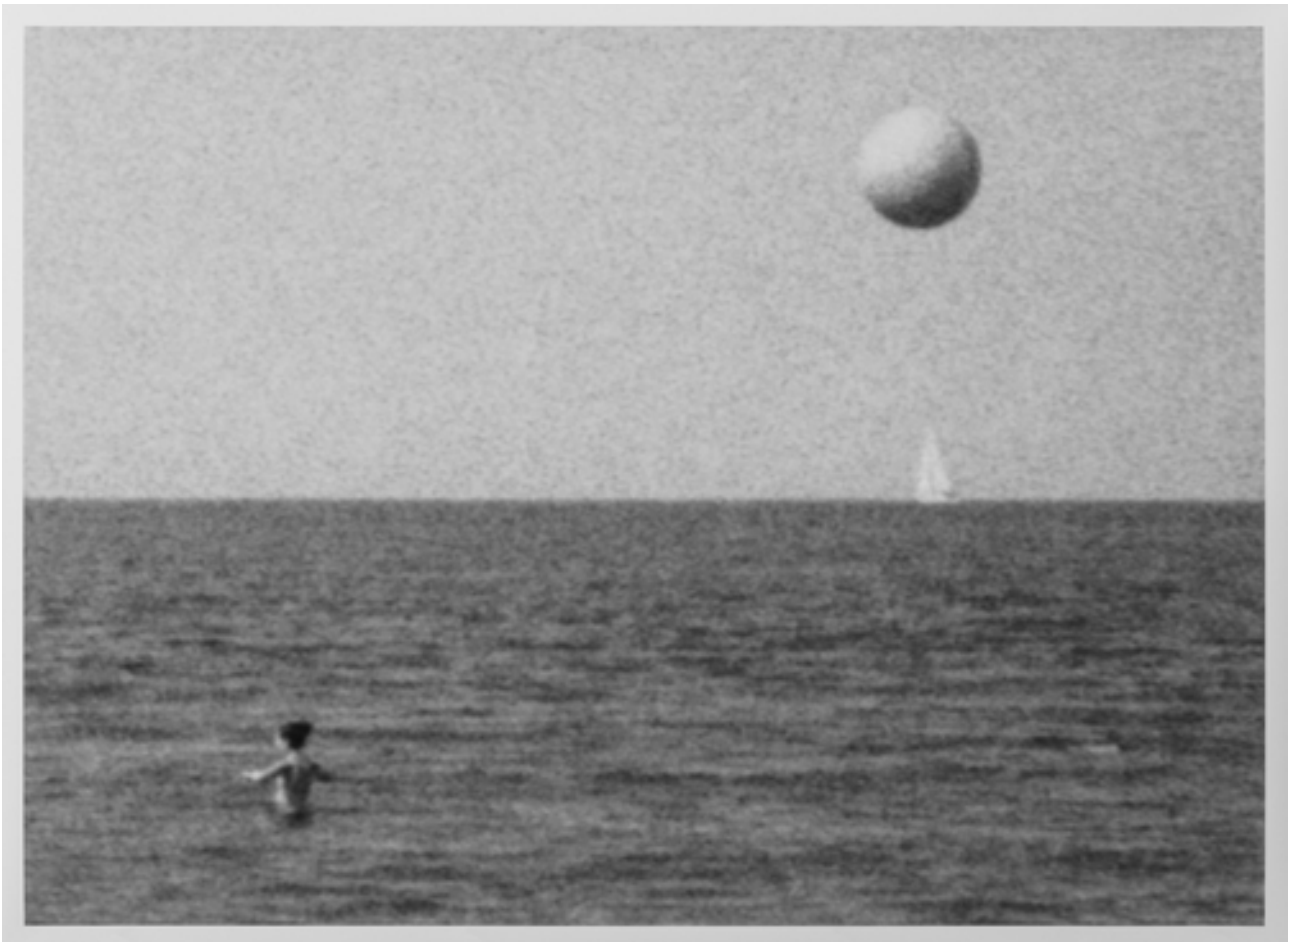

ALEKSEI KAZANTSEV

SWELL #306
2017

Photograph, archival pigment print on Awagami Inbe Thick White 125 gsm paper
Photographie, impression pigmentaire sur papier Awagami Inbe Thick White 125 gsm
100 x 138 cm
5 Editions