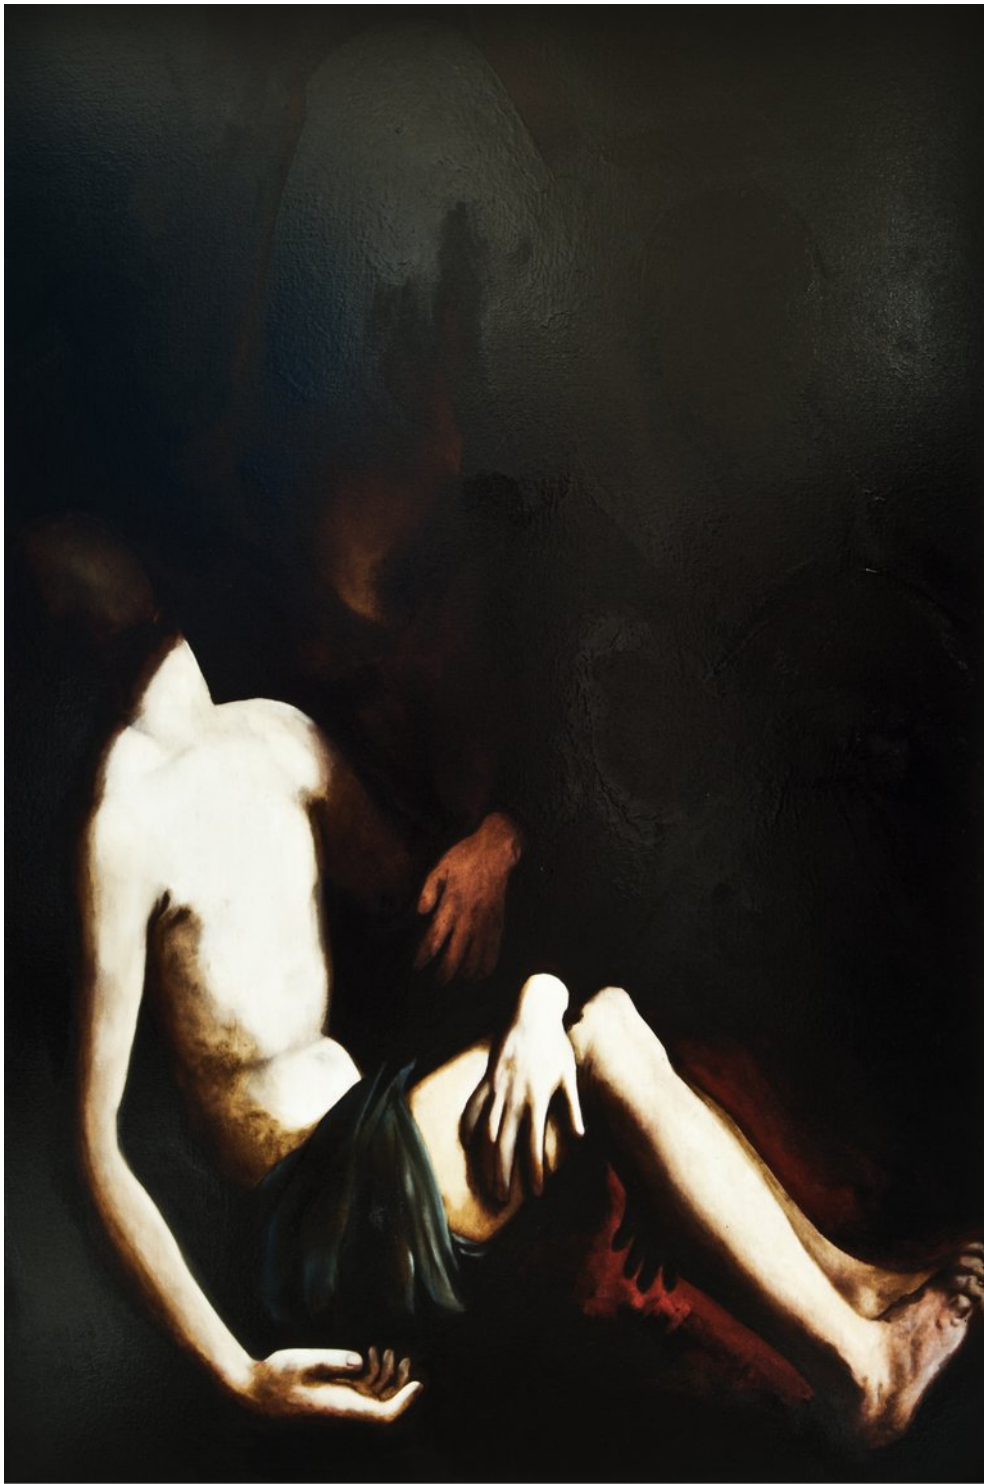

Mixed media on canvas / Technique mixte sur toile
100 x 60 cm
Unique

FALCONE

UNTRUTH
2016

Oil, ink, tar and wax on canvas / Huile, encre, goudron et cire sur toile
120 x 80 cm
Unique

FALCONE

Painter's Ecstasy
2016

Oil, ink, tar and wax on canvas / Huile, encre, goudron et cire sur toile
120 x 80 cm
Unique

FALCONE

BLIND INTENTION
2016

Oil, ink, tar and wax on canvas / Huile, encre, goudron et cire sur toile
120 x 80 cm
Unique

FALCONE

LO STRATEGA (PAINTER'S REGRETS)

2016

Oil, ink, tar and wax on canvas / Huile, encre, goudron et cire sur toile

120 x 80 cm

Unique

FALCONE

IL RIPOSO (REST OF THE PAINTER)
2016

Oil, ink, tar and wax on canvas / Huile, encre, goudron et cire sur toile
120 x 80 cm
Unique

FALCONE

FALLING PAINTER
2016

Oil, ink, tar and wax on canvas / Huile, encre, goudron et cire sur toile
120 x 80 cm
Unique