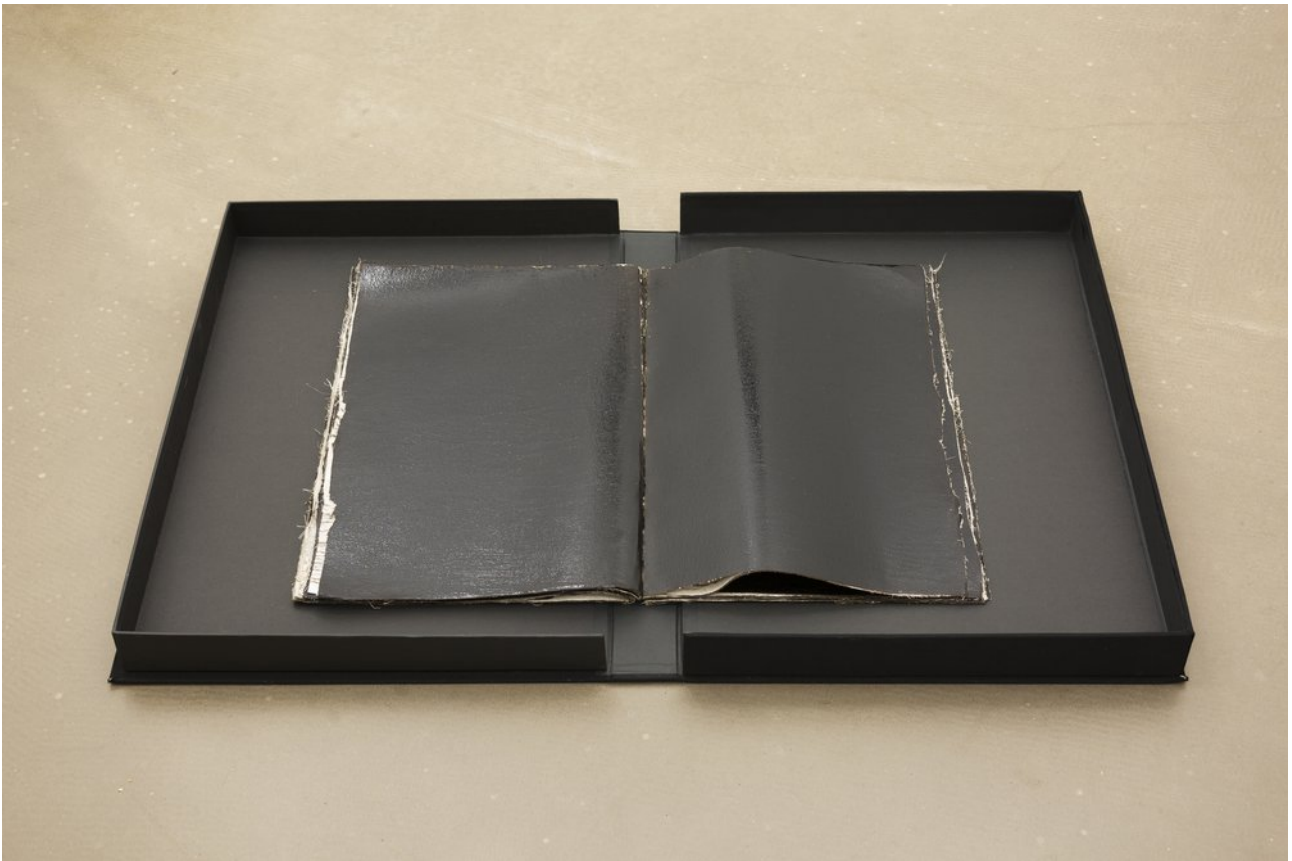

Oil, ink, tar and wax on canvas / Huile, encre, goudron et cire sur toile
120 x 80 cm
Unique

FALCONE

BLIND INTENTION
2016

Oil, ink, tar and wax on canvas / Huile, encre, goudron et cire sur toile
120 x 80 cm
Unique

FALCONE

LO STRATEGA (PAINTER'S REGRETS)

2016

Oil, ink, tar and wax on canvas / Huile, encre, goudron et cire sur toile

120 x 80 cm

Unique

FALCONE

IL RIPOSO (REST OF THE PAINTER)
2016

Oil, ink, tar and wax on canvas / Huile, encre, goudron et cire sur toile
120 x 80 cm
Unique

FALCONE

FALLING PAINTER
2016

Oil, ink, tar and wax on canvas / Huile, encre, goudron et cire sur toile
120 x 80 cm
Unique