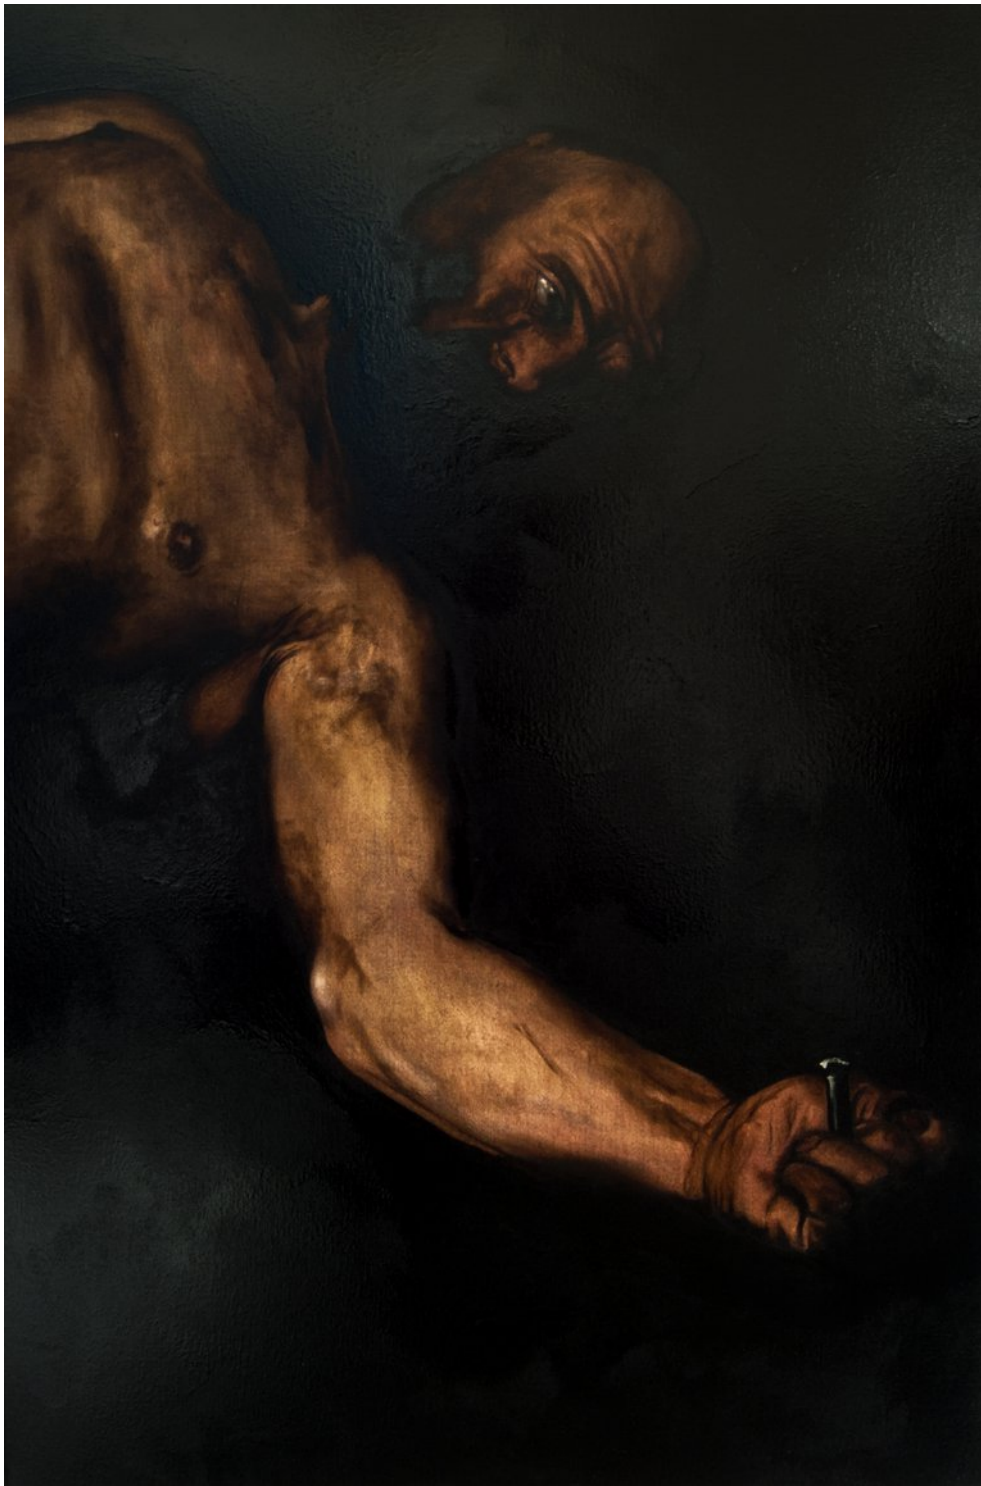

Oil, ink, tar and wax on canvas / Huile, encre, goudron et cire sur toile
120 x 80 cm
Unique

FALCONE

BLIND INTENTION
2016

Oil, ink, tar and wax on canvas / Huile, encre, goudron et cire sur toile
120 x 80 cm
Unique

FALCONE

LO STRATEGA (PAINTER'S REGRETS)

2016

Oil, ink, tar and wax on canvas / Huile, encre, goudron et cire sur toile

120 x 80 cm

Unique

FALCONE

IL RIPOSO (REST OF THE PAINTER)
2016

Oil, ink, tar and wax on canvas / Huile, encre, goudron et cire sur toile
120 x 80 cm
Unique

FALCONE

FALLING PAINTER
2016

Oil, ink, tar and wax on canvas / Huile, encre, goudron et cire sur toile
120 x 80 cm
Unique