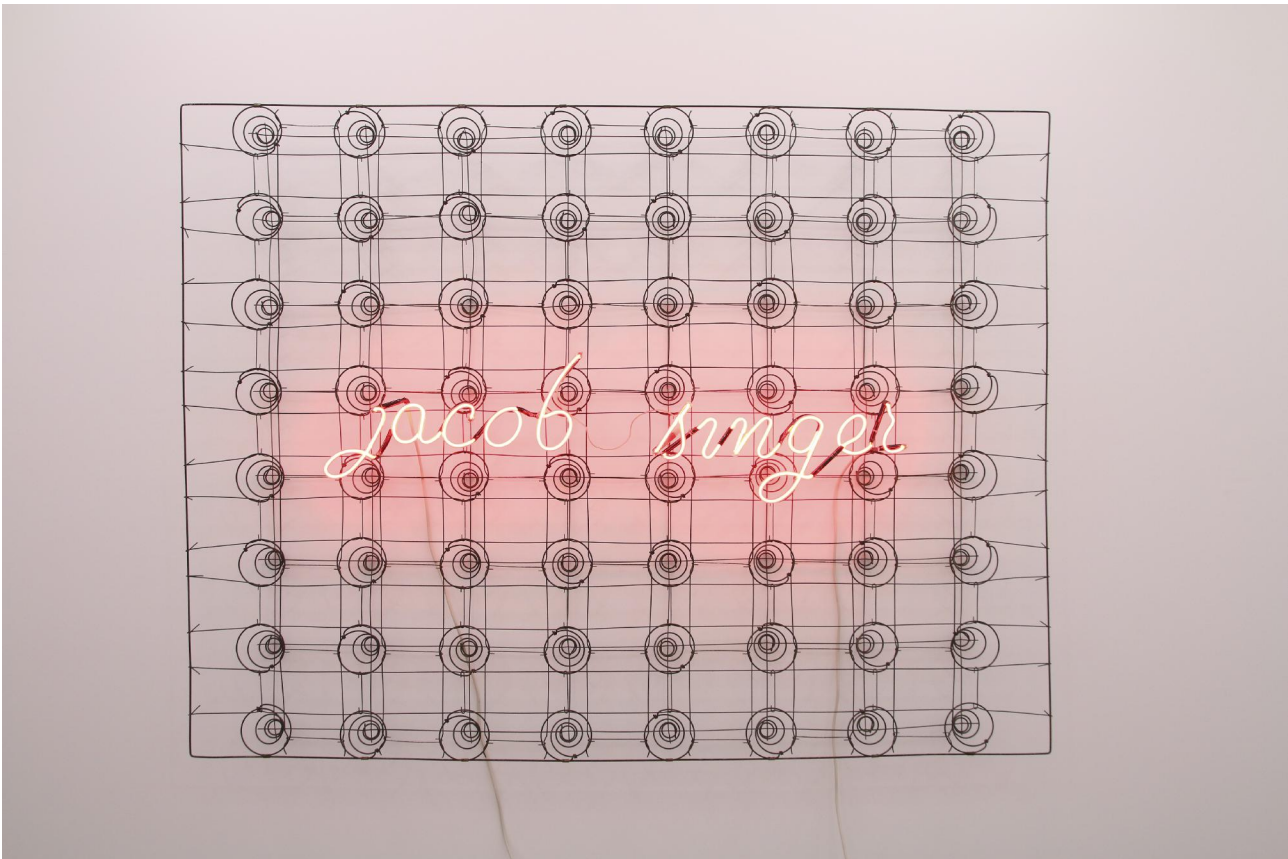

JIMMY RUF

JACOB'S DREAM
2015

Mixed media / Technique mixte
Variable dimensions / Dimensions variables
Unique